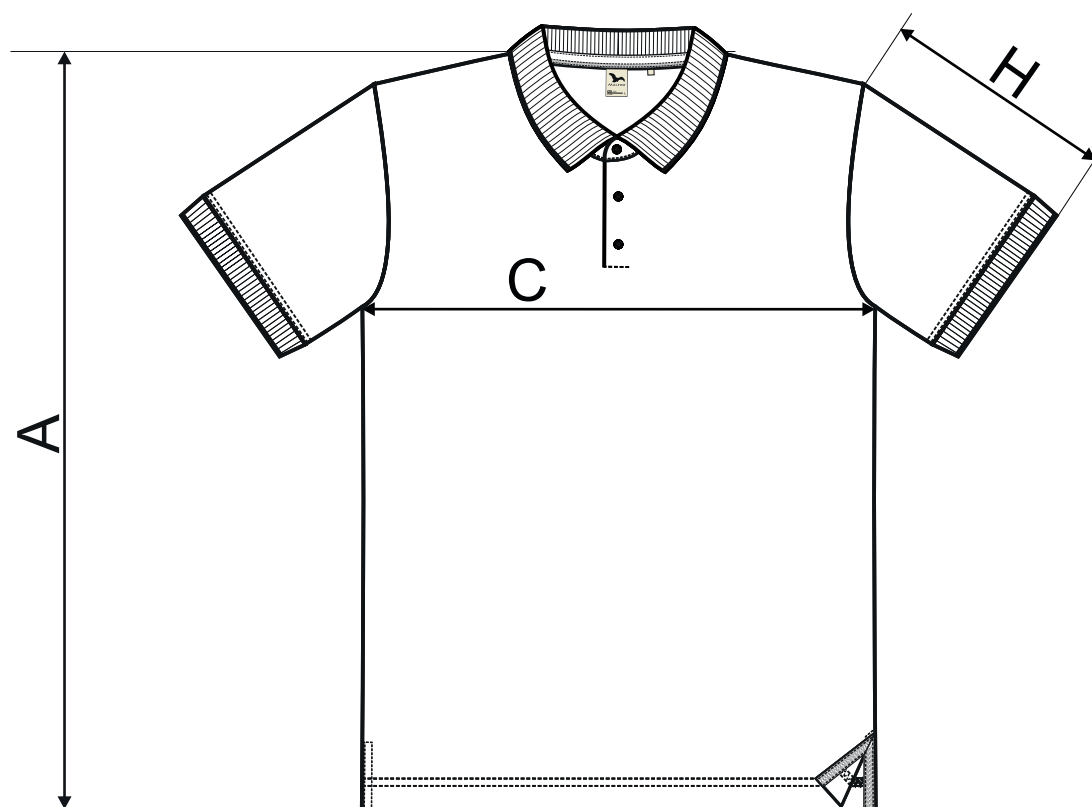

234 PRIME ♂

SIZE SPECIFICATION [cm]

size	S	M	L	XL	2XL	3XL
A	72	74	76	78	80	82
C	46	50	54	58	62	68
H	22	23	24	25	26	27

All size specifications listed are in cm. Accepted tolerance of up to ± 5%.

Organic
Certified by Control Union
1033786