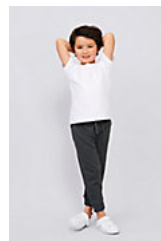

Related products

SOL'S JAKE KIDS
02121