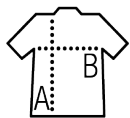

page 191

Quality

INTERLOCK 180
92% polyester - 8% elastane

Style

Round neck
Raglan sleeves
Flatlock seams
Breathable mesh side panels
Reflective details

Available sizes

Sizes	S	M	L	XL	XXL	3XL
A/B	65/44	67/46	69/48	72/50	74/53	76/56

Available colours

White

Black

Neon yellow

Neon coral

Packaging

Carton size : 52 x 36 x 20 cm

Weight per carton : 0.00 kg