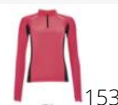

PACKING

5

50

Carton size
weight :

41 x 33 x 22 cm
13,6 kg

FEATURES

SOL'S®
SPORT

BERLIN MEN
01416